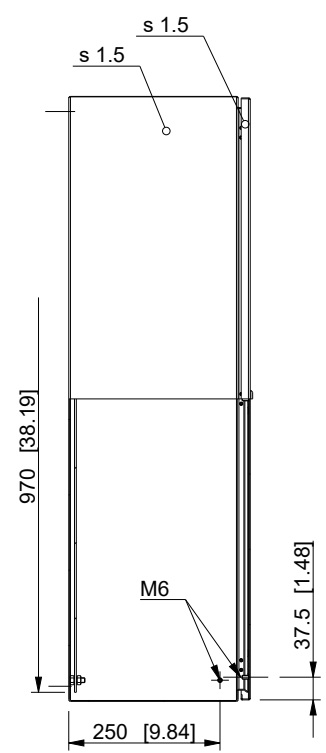

ID	Description	Date	By	Appr.
A				

Dimensions in mm [inches]

Material: Stainless steel, AISI 304	Color: -
-------------------------------------	----------

Supplier: -	Tool No: -	Weight [kg]: 60.67	Volume: 0
-------------	------------	--------------------	-----------

CASEMET
Casemet Oy

ESSP10010030

Scale	Date	15.12.17
1:12	By	VLe
-	Checked	
-	Ctrl	

Replaces:	
Replaced:	
Drw No:	A
Ref:	Cubo E
Code:	ESSP10010030
Sheet No:	

model ESSP10010030 PART
drawing ESSP_1 DRAWING