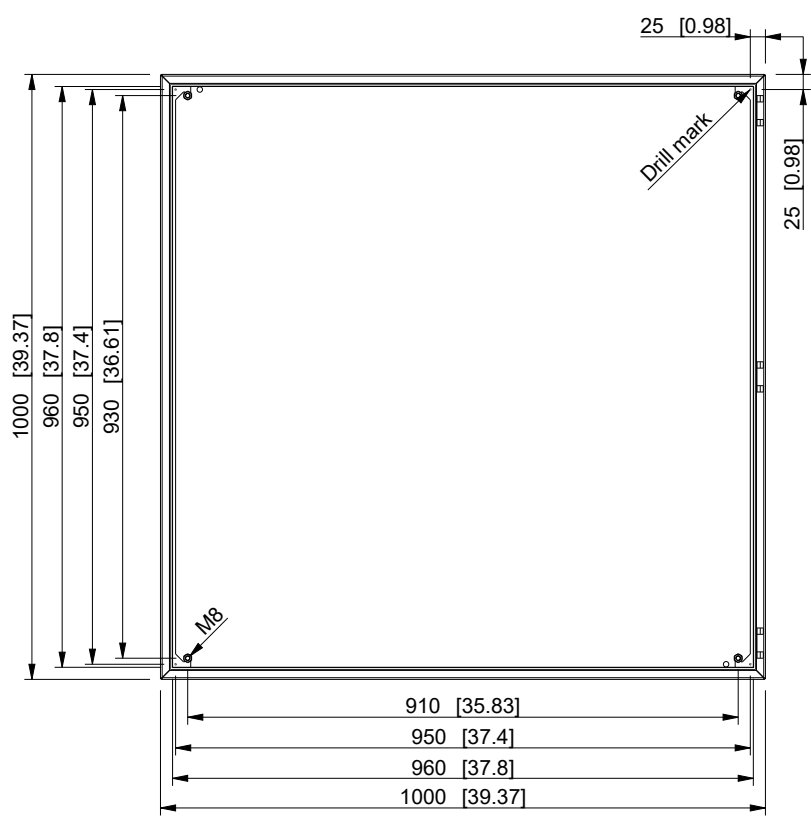

ID	Description	Date	By	Appr.
A				

Dimensions in mm [inches]

Material: Stainless steel, AISI 304	Color: -
-------------------------------------	----------

Supplier: -	Tool No: -	Weight [kg]: 60.67	Volume: 0
-------------	------------	--------------------	-----------

CASEMET
Casemet Oy

ESSP10010030

Scale	Date	15.12.17
1:12	By	VLe
-	Checked	
-	Ctrl	

Replaces:	
Replaced:	
Drw No:	A
Ref:	Cubo E
Code:	ESSP10010030
Sheet No:	

model ESSP10010030 PART
drawing ESSP_1 DRAWING