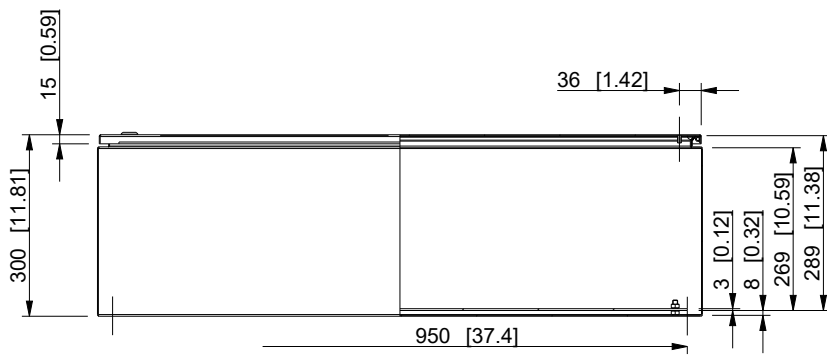

ID	Description	Date	By	Appr.
A				

Dimensions in mm [inches]

Material: Stainless steel, AISI 304	Color: -
-------------------------------------	----------

Supplier: -	Tool No: -	Weight [kg]: 60.67	Volume: 0
-------------	------------	--------------------	-----------

CASEMET
Casemet Oy

ESSP10010030

Scale	Date	15.12.17
1:12	By	VLe
-	Checked	
-	Ctrl	

Replaces:	
Replaced:	
Drw No:	A
Ref:	Cubo E
Code:	ESSP10010030
Sheet No:	

model ESSP10010030 PART
drawing ESSP_1 DRAWING