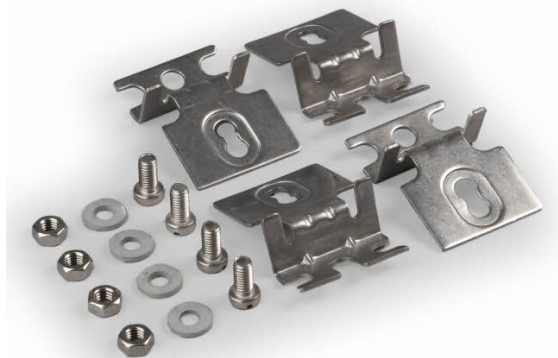

Fixings

FASTENING LUGS 20MM, 4 PC, STAINLESS STEEL

Compatibility: **Cubo E**
Product code: **EFFL3.22**
Electrical number: **3440652**

✓ In stock ✓ Suitable for outdoor use

MATERIAL INFORMATION

| | |
|----------|---------------------------|
| Material | Stainless steel AISI 316L |
| Color | Steel |

FEATURES

| | |
|--------------------------|-------|
| Suitable for outdoor use | Kyllä |
|--------------------------|-------|

STANDARDS

| | |
|-------------------|------|
| Impact resistance | IK09 |
|-------------------|------|