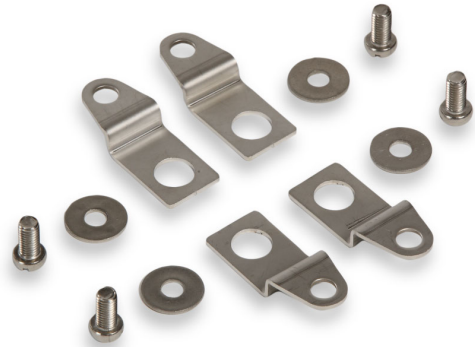

Fixings

FIXING LUGS FOR TERMINAL ENCLOSURES 10MM, 4 PC, STAINLESS STEEL

Compatibility: **Cubo F**Product code: **FFL1**

✓ In stock ✓ Suitable for outdoor use

MATERIAL INFORMATION

Material	Stainless steel AISI 304
Color	Steel
Surface type	No coating

FEATURES

Suitable for outdoor use	Kyllä
--------------------------	--------------

ADDITIONAL INFORMATION

Country of origin	FI
E-nummer	3440955
Product code	FFL1